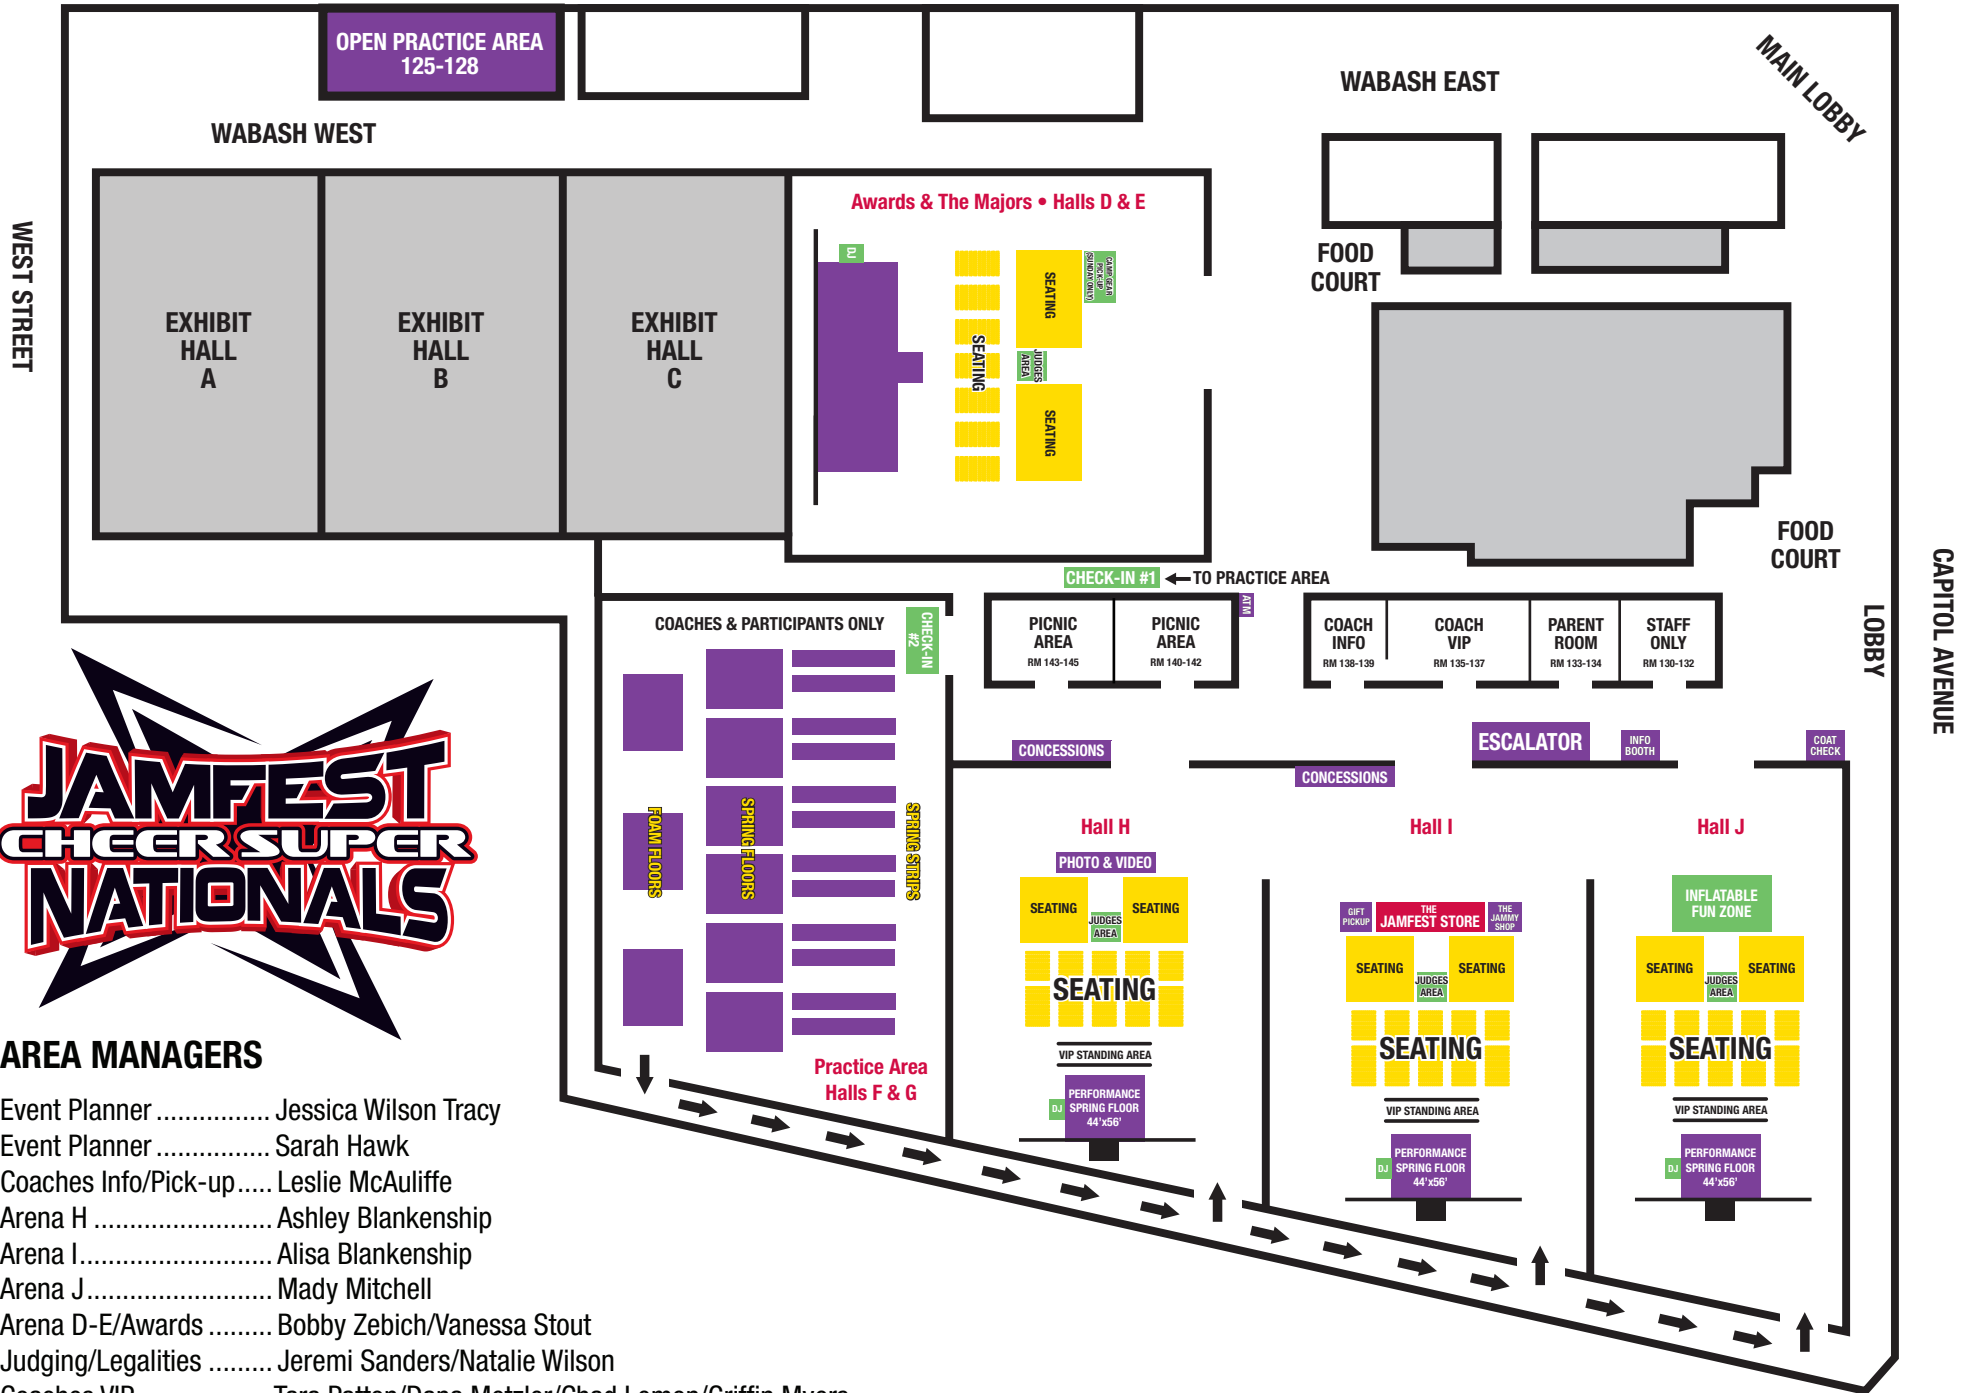

MARYLAND STREET

AREA MANAGERS

- Event Planner Jessica Wilson Tracy
- Event Planner Sarah Hawk
- Coaches Info/Pick-up..... Leslie McAuliffe
- Arena H Ashley Blankenship
- Arena I..... Alisa Blankenship
- Arena J..... Mady Mitchell
- Arena D-E/Awards Bobby Zebich/Vanessa Stout
- Judging/Legalities Jeremi Sanders/Natalie Wilson
- Coaches VIP..... Tara Patton/Dana Metzler/Chad Lemon/Griffin Myers
- Practice Area Jason McKnight/Brandyn Steen
- JAMwear Amanda Fow/Megan Wilson/Sarah Wise