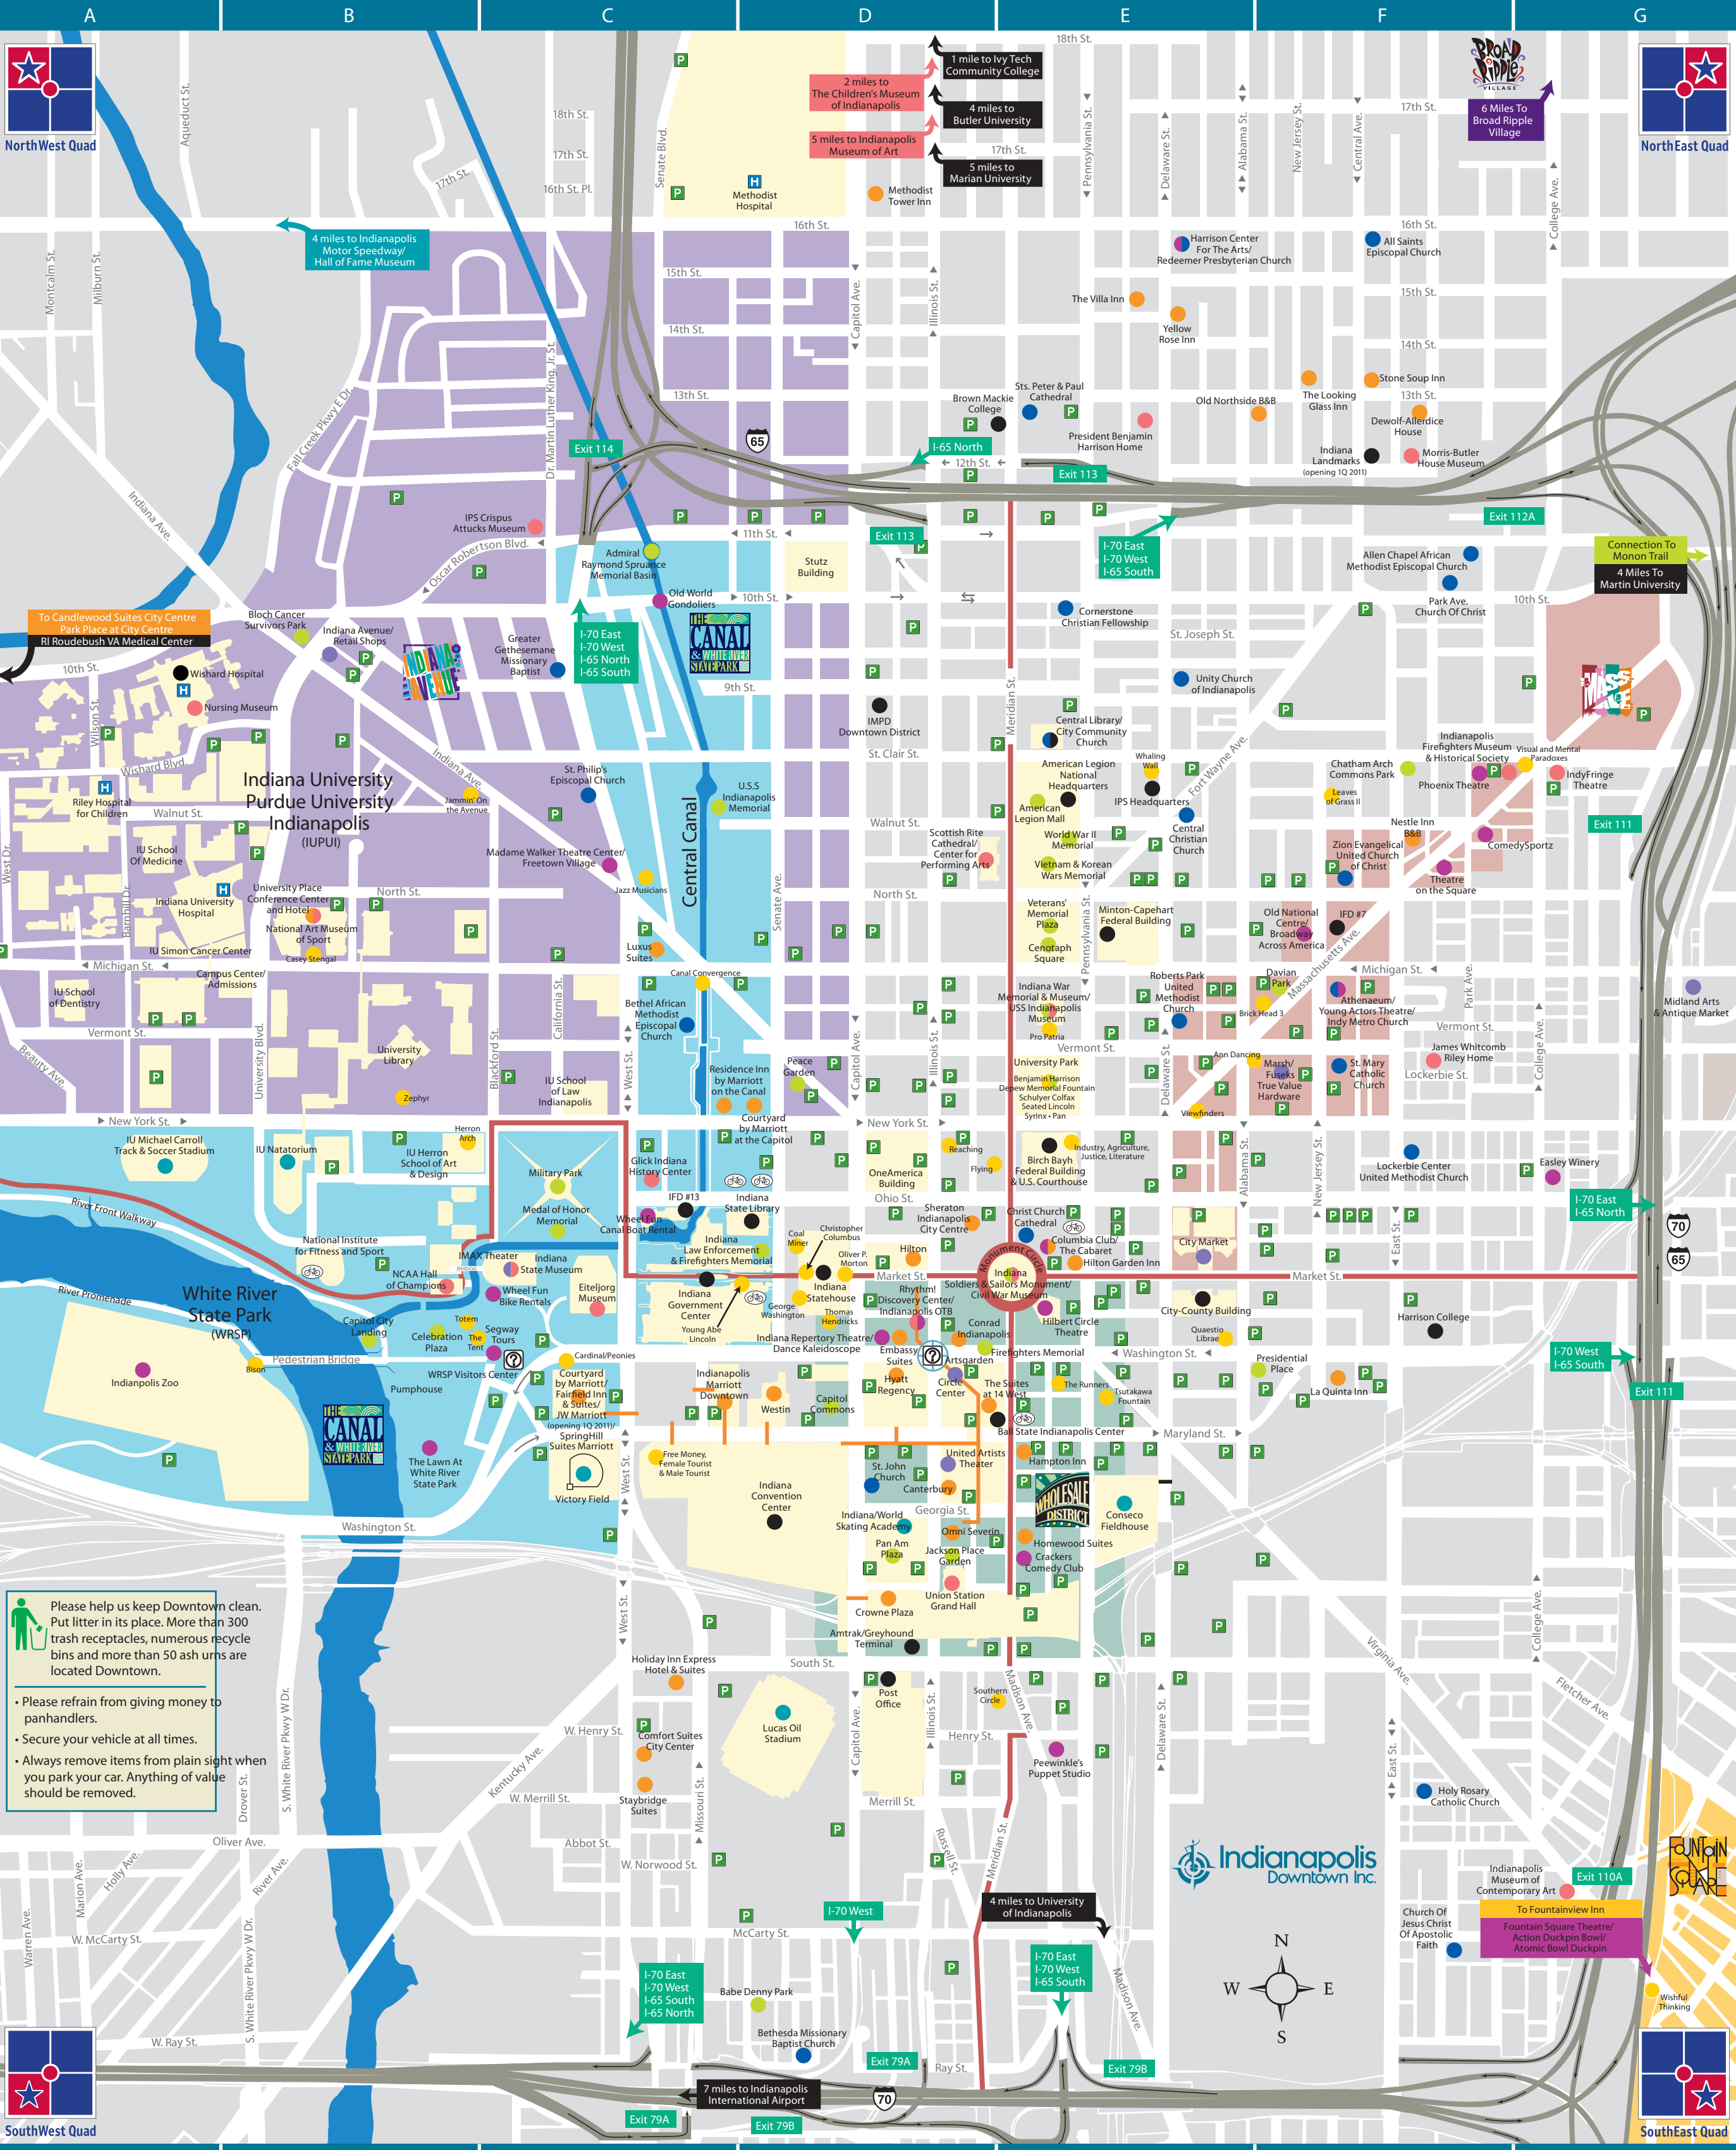

 Please help us keep Downtown clean. Put litter in its place. More than 300 trash receptacles, numerous recycle bins and more than 50 ash urns are located Downtown.

- Please refrain from giving money to panhandlers.
- Secure your vehicle at all times.
- Always remove items from plain sight when you park your car. Anything of value should be removed.

 Exit 110A
 To Fountainview Inn
 Fountain Square Theatre/
 Action Duckpin Bowl/
 Atomic Bowl Duckpin

 UNION CIRCLE SQUARE

 Wishful Thinking